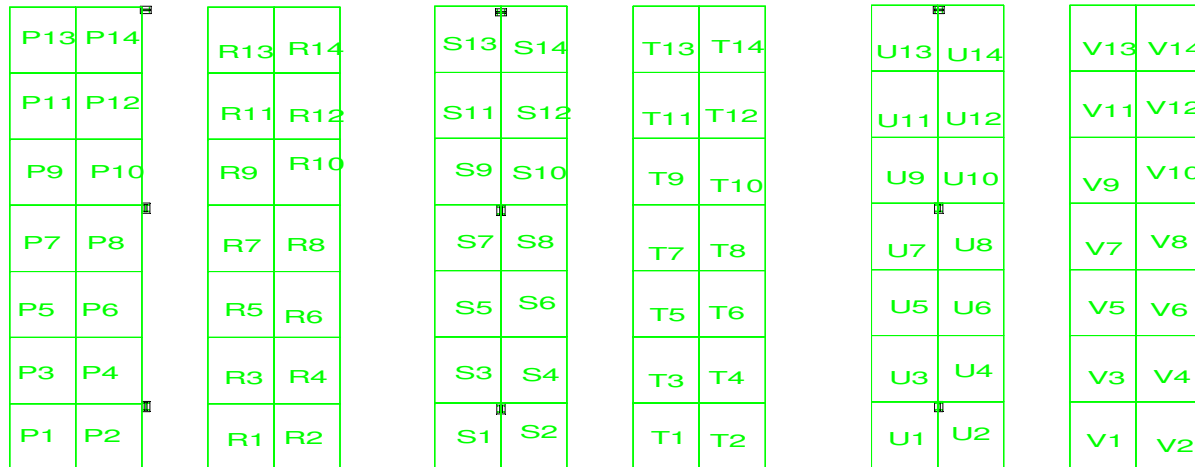

A1

B1

Wilson Marine

Wonderland

TIKI

T CENTER

WOMEN

MEN

Entrance  
1

WOMEN

MEN

MAINT.

WOMEN

MAINT.